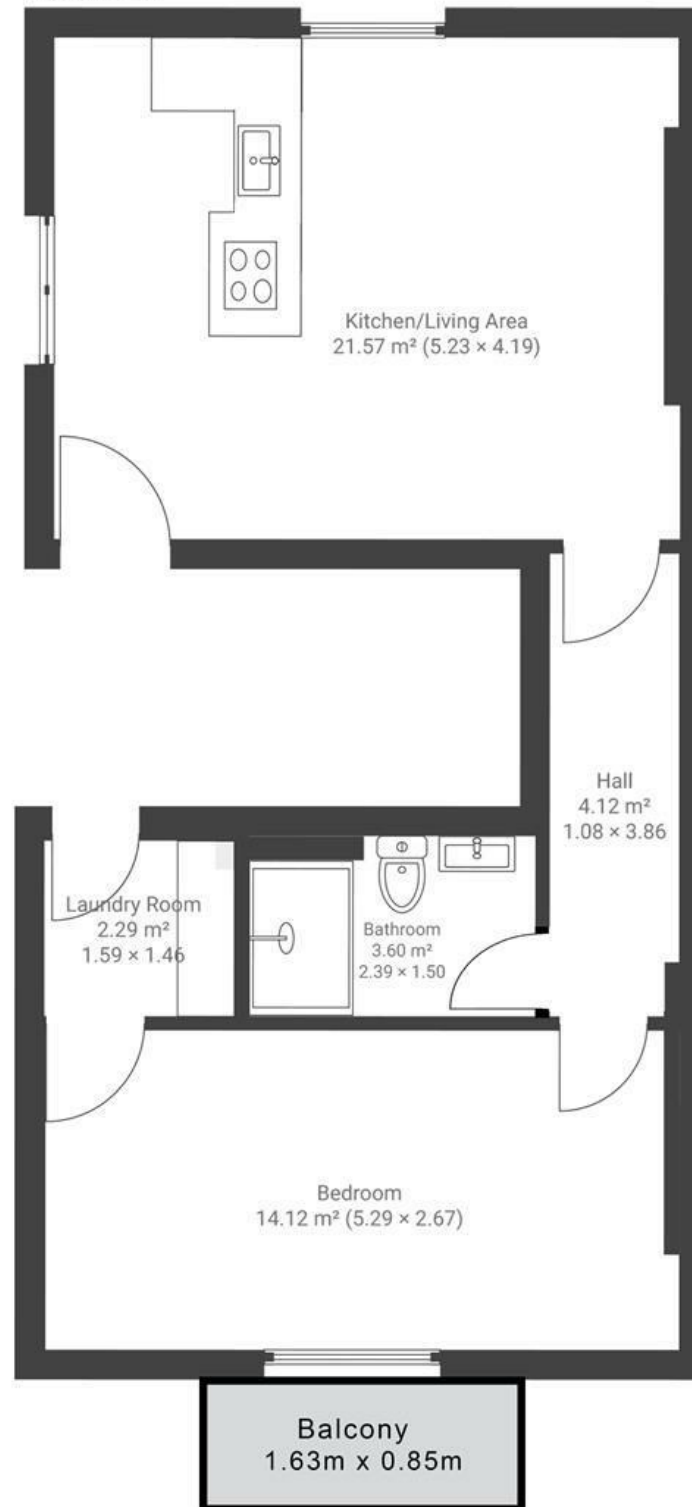

Apsley Villas

COTHAM

APPROXIMATE FLOOR AREA
47 SQM / 505 SQFT

FIRST FLOOR

Boardwalk

Kingsdown

, BRISTOL

£300,000